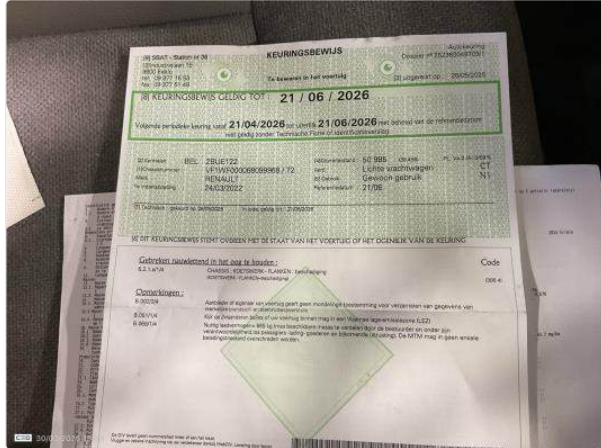

VIN INFORMATION

EQUIPMENT

Board computer:	?	Central locking:	?
Compressor:	✗	Cruise control:	?
Gps:	?	Power steering:	?
Rear parking sensor:	?	Repair kit:	✗
Front seats heated:	?	Steering wheel:	?
Electric windows:	?	Climate control type:	
Headlighting type:		Tow bar type:	
Charging cables:	0	Fast charging cables:	0