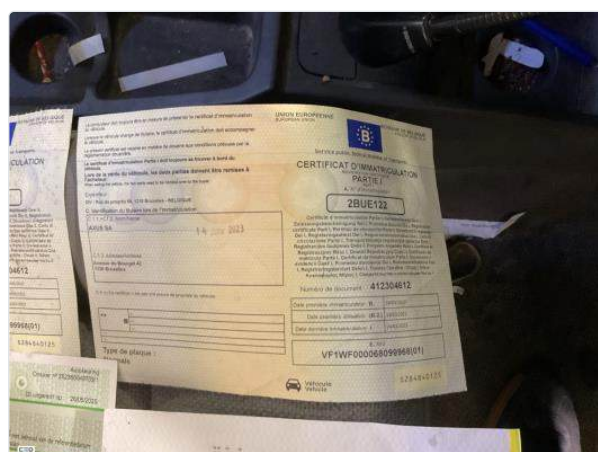

APPRAISAL REPORT

IDENTIFICATION VEHICLE

Driver name: HM Tongeren
Make: RENAULT
Model / version: KANGOO EXPRESS
Vin: VF1WF000068099968
Plate: 2BUE122
Mileage: 58754
First registration: 24/03/2022
Color:

ADDITIONAL INFORMATION

Category:
Transmission:
Interior color:
Metallic paint: ?
Type of lining:
Board computer reset: ✓

DOCUMENTS

Certificate of conformity: ✓
Registration certificate: ✓
Registration certificate 2: ✓
Insurance certificate: ?
Maintenance book:
Number of keys: 2
Original key: ?

PICTURES