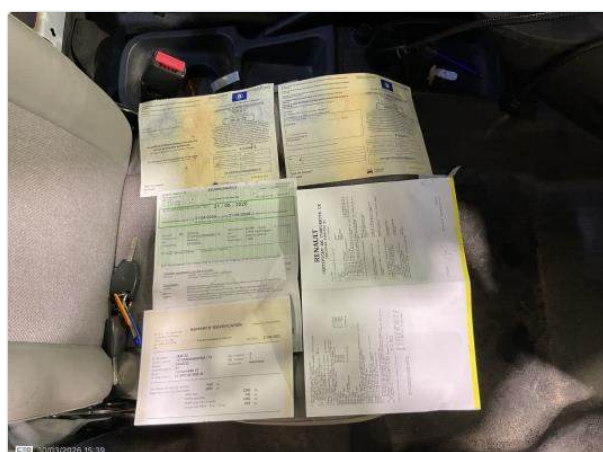

APPRAISAL REPORT

IDENTIFICATION VEHICLE

Driver name: HM Tongeren
Make: RENAULT
Model / version: KANGOO EXPRESS
Vin: VF1WF000068099968
Plate: 2BUE122
Mileage: 58754
First registration: 24/03/2022
Color:

ADDITIONAL INFORMATION

Category:
Transmission:
Interior color:
Metallic paint: ?
Type of lining:
Board computer reset: ✓

DOCUMENTS

Certificate of conformity: ✓
Registration certificate: ✓
Registration certificate 2: ✓
Insurance certificate: ?
Maintenance book:
Number of keys: 2
Original key: ?

PICTURES