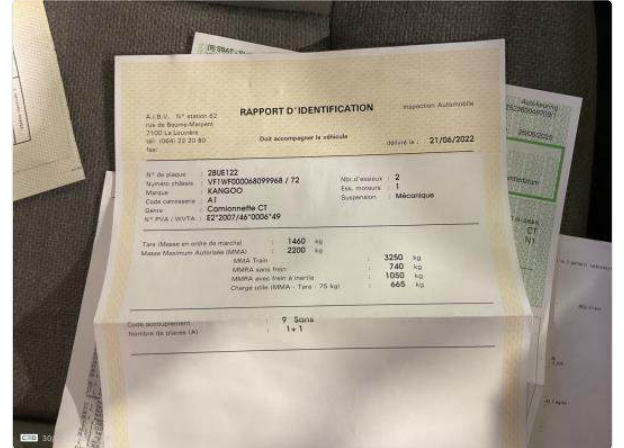

VIN INFORMATION

EQUIPMENT

Board computer:	?	Central locking:	?
Compressor:	✗	Cruise control:	?
Gps:	?	Power steering:	?
Rear parking sensor:	?	Repair kit:	✗
Front seats heated:	?	Steering wheel:	?
Electric windows:	?	Climate control type:	
Headlighting type:		Tow bar type:	
Charging cables:	0	Fast charging cables:	0