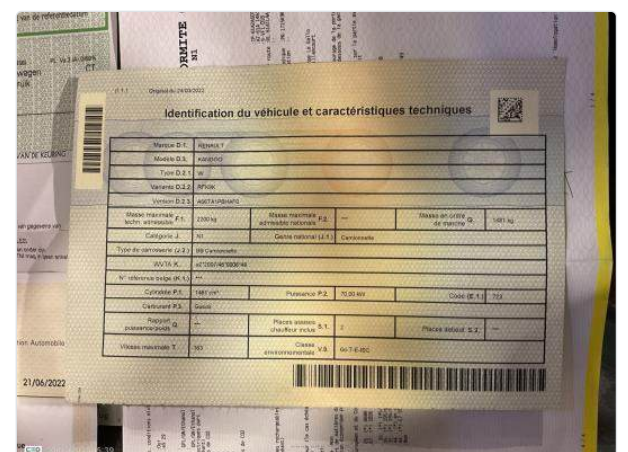

APPRAISAL REPORT

IDENTIFICATION VEHICLE

Driver name: HM Tongeren
Make: RENAULT
Model / version: KANGOO EXPRESS
Vin: VF1WF000068099968
Plate: 2BUE122
Mileage: 58754
First registration: 24/03/2022
Color:

ADDITIONAL INFORMATION

Category:
Transmission:
Interior color:
Metallic paint: ?
Type of lining:
Board computer reset: ✓

DOCUMENTS

Certificate of conformity: ✓
Registration certificate: ✓
Registration certificate 2: ✓
Insurance certificate: ?
Maintenance book:
Number of keys: 2
Original key: ?

PICTURES