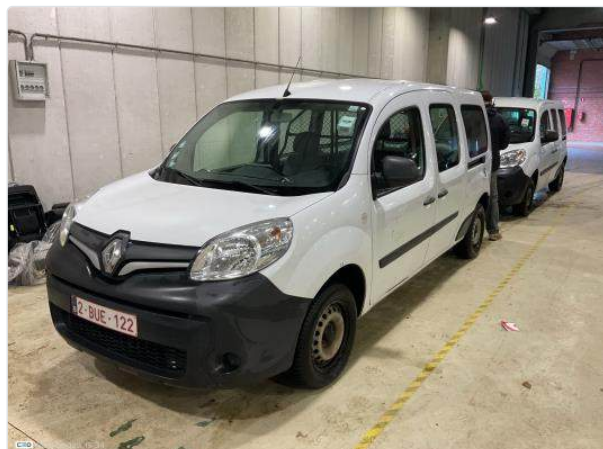

APPRAISAL REPORT

IDENTIFICATION VEHICLE

Driver name: HM Tongeren
Make: RENAULT
Model / version: KANGOO EXPRESS
Vin: VF1WF000068099968
Plate: 2BUE122
Mileage: 58754
First registration: 24/03/2022
Color:

ADDITIONAL INFORMATION

Category:
Transmission:
Interior color:
Metallic paint: ?
Type of lining:
Board computer reset: ✓

DOCUMENTS

Certificate of conformity: ✓
Registration certificate: ✓
Registration certificate 2: ✓
Insurance certificate: ?
Maintenance book:
Number of keys: 2
Original key: ?

PICTURES