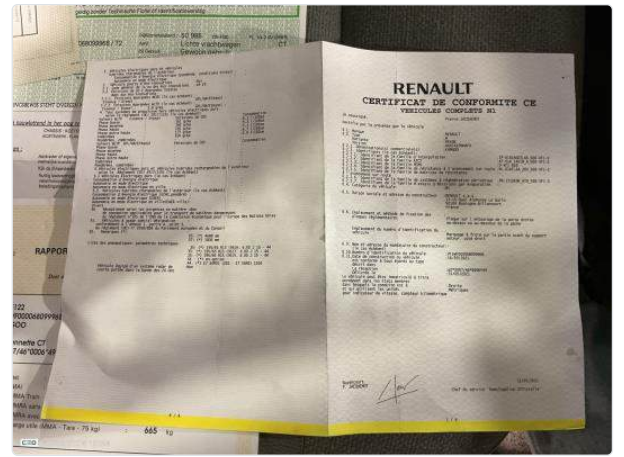

VIN INFORMATION

EQUIPMENT

Board computer:	?	Central locking:	?
Compressor:	✗	Cruise control:	?
Gps:	?	Power steering:	?
Rear parking sensor:	?	Repair kit:	✗
Front seats heated:	?	Steering wheel:	?
Electric windows:	?	Climate control type:	
Headlighting type:		Tow bar type:	
Charging cables:	0	Fast charging cables:	0