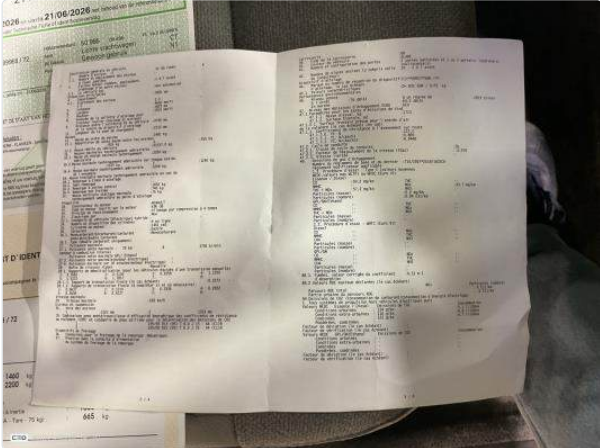

VIN INFORMATION

EQUIPMENT

Board computer:	?	Central locking:	?
Compressor:	✗	Cruise control:	?
Gps:	?	Power steering:	?
Rear parking sensor:	?	Repair kit:	✗
Front seats heated:	?	Steering wheel:	?
Electric windows:	?	Climate control type:	
Headlighting type:		Tow bar type:	
Charging cables:	0	Fast charging cables:	0