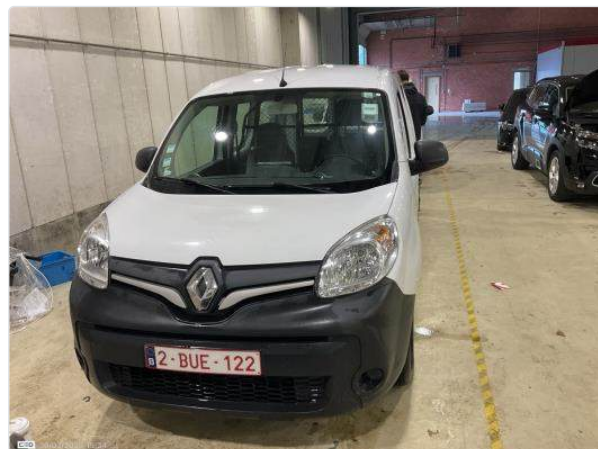

APPRAISAL REPORT

IDENTIFICATION VEHICLE

Driver name: HM Tongeren
Make: RENAULT
Model / version: KANGOO EXPRESS
Vin: VF1WF000068099968
Plate: 2BUE122
Mileage: 58754
First registration: 24/03/2022
Color:

ADDITIONAL INFORMATION

Category:
Transmission:
Interior color:
Metallic paint: ?
Type of lining:
Board computer reset: ✓

DOCUMENTS

Certificate of conformity: ✓
Registration certificate: ✓
Registration certificate 2: ✓
Insurance certificate: ?
Maintenance book:
Number of keys: 2
Original key: ?

PICTURES