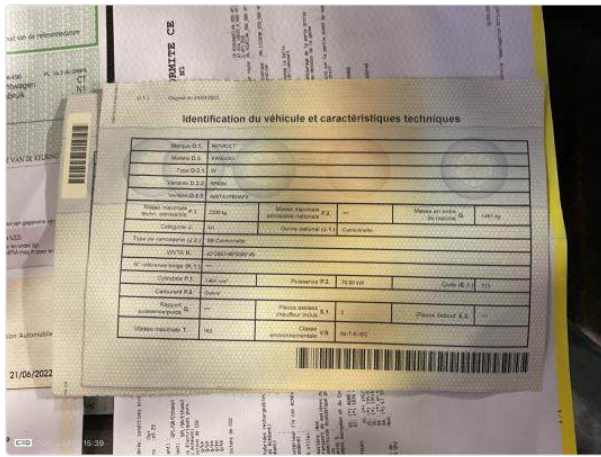

VIN INFORMATION

EQUIPMENT

Board computer:	?	Central locking:	?
Compressor:	✗	Cruise control:	?
Gps:	?	Power steering:	?
Rear parking sensor:	?	Repair kit:	✗
Front seats heated:	?	Steering wheel:	?
Electric windows:	?	Climate control type:	
Headlighting type:		Tow bar type:	
Charging cables:	0	Fast charging cables:	0