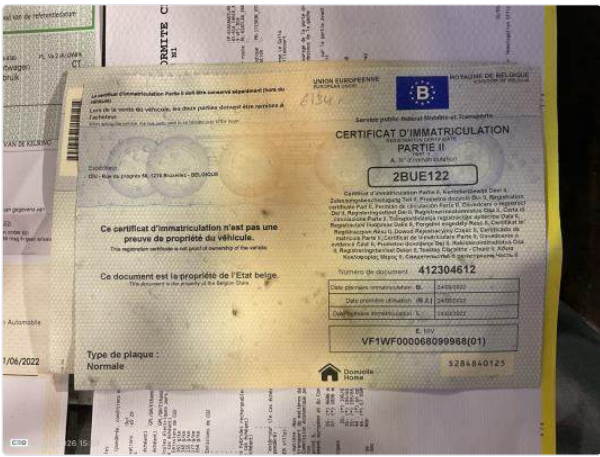

VIN INFORMATION

EQUIPMENT

Board computer:	?	Central locking:	?
Compressor:	✗	Cruise control:	?
Gps:	?	Power steering:	?
Rear parking sensor:	?	Repair kit:	✗
Front seats heated:	?	Steering wheel:	?
Electric windows:	?	Climate control type:	
Headlighting type:		Tow bar type:	
Charging cables:	0	Fast charging cables:	0